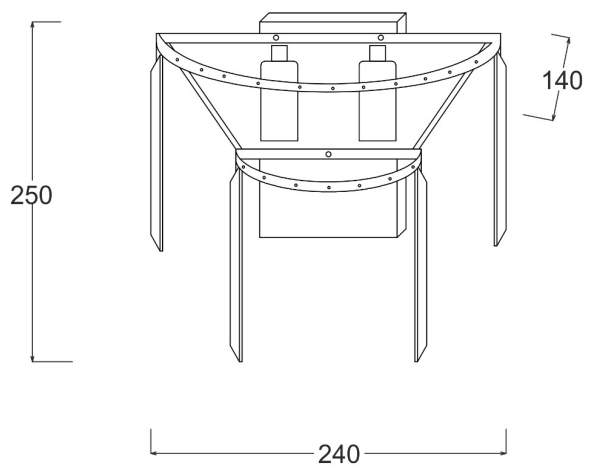

## Wall lamp AMEDEO 17106/2W-GLD

---

Producent code: 003064-009239  
Lamp type: wall lamp  
Series: Amedeo  
Materials: crystal, metal, glass  
Model: AMEDEO  
Light source type: light bulb, led bulb  
Type of cap: E14  
Colour: gold  
Energy Class: Od A++ do E  
Max power [W]: 2x40  
Type of protection [IP]: 20  
Tension [V]: 230  
Height [cm]: 25  
Width [cm]: 24  
Depth [cm]: 14